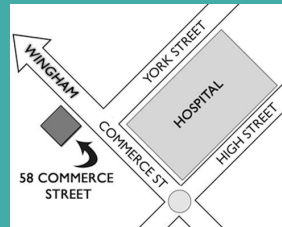

NEWTONEMUSIC

Term 4 - 2017

individual music lessons

Newsletter

NEWTONEMUSIC

58 Commerce Street Taree NSW 2430

6552 1444 or 0407 114 112

www.newtonmusic.com.au