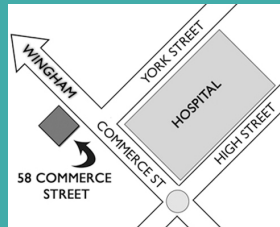

NEWTONEMUSIC

Term 2 - 2017

individual music lessons

Newsletter

NEWTONEMUSIC

58 Commerce Street Taree NSW 2430

6552 1444 or 0407 114 112

www.newtonmusic.com.au